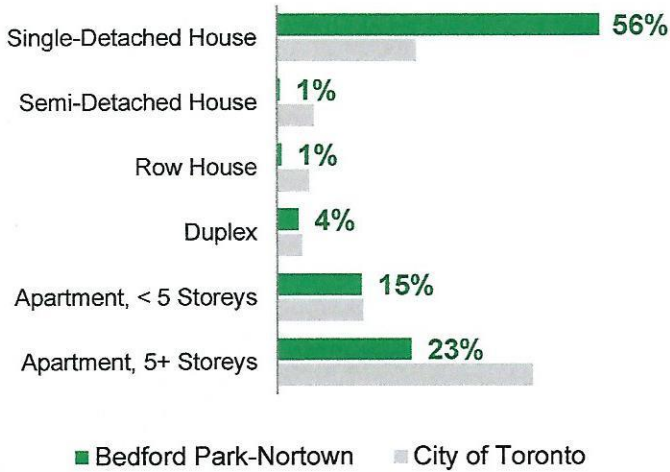

39. Bedford Park-Nortown

Private Dwellings by Structure Type

Total Number of Private Dwellings **9,052**

Living Arrangements

Single, young adults (age 20-34) living with parents	1,900	55% of adults age 20 to 34 City: 34%
Adults (age 15-64) living alone	1,170	13% of all population age 15 and older City: 16%
Seniors (age 65-84) living alone	930	28% of adults age 65 to 84 City: 25%
Seniors (age 85+) living alone	290	49% of adults age 85+ City: 39%