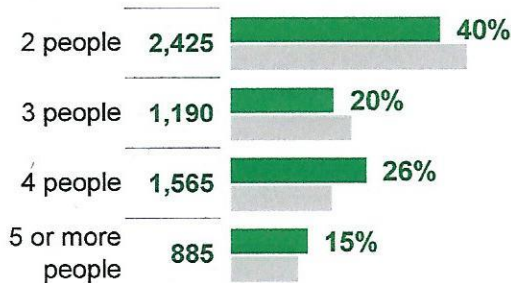

39. Bedford Park-Nortown

Private Dwellings by Structure Type

Total Number of Private Dwellings **9,052**

Living Arrangements

Single, young adults (age 20-34) living with parents	1,900	55% of adults age 20 to 34 City: 34%
Adults (age 15-64) living alone	1,170	13% of all population age 15 and older City: 16%
Seniors (age 65-84) living alone	930	28% of adults age 65 to 84 City: 25%
Seniors (age 85+) living alone	290	49% of adults age 85+ City: 39%

Marital Status

Married or living common law

Married	Common Law
10,130 people (54%) City: 43%	765 people (4%) City: 7%

Not married and not living common law

Never Married	Separated	Divorced	Widowed
5,420 people (29%) City: 35%	380 people (2%) City: 3%	1,050 people (6%) City: 7%	925 people (5%) City: 5%

Number of Census Families by Size of Family

Number of Census Families by Family Type