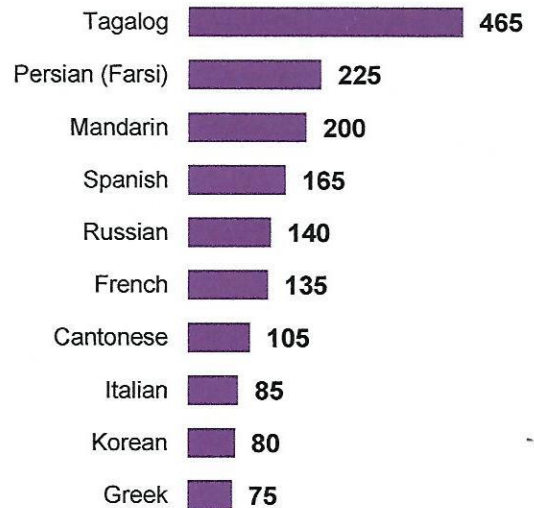

Top-10 Non-English Home Languages

Note: "n.i.e." = not included elsewhere; "n.o.s." = not otherwise specified

Knowledge of Official Languages

English Only **87.2%**

French Only **0.0%**

English and French **11.7%**

Neither Official Language **1.0%**

City Rate: 85.9%

City Rate: 0.1%

City Rate: 9.1%

City Rate: 4.9%