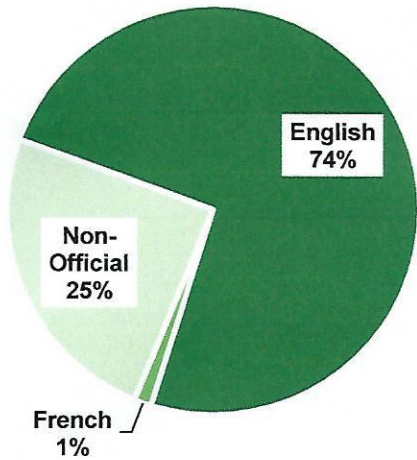

### 39. Bedford Park-Nortown

Mother Tongue (Single-Response)

City rate for non-official mother tongue: 46%

Home Language (Single-Response)

City rate for non-official home language: 29%

Top-10 Non-English Mother Tongue Languages

Top-10 Non-English Home Languages

Note: "n.i.e." = not included elsewhere; "n.o.s." = not otherwise specified

Knowledge of Official Languages

English Only **87.2%**

French Only **0.0%**

English and French **11.7%**