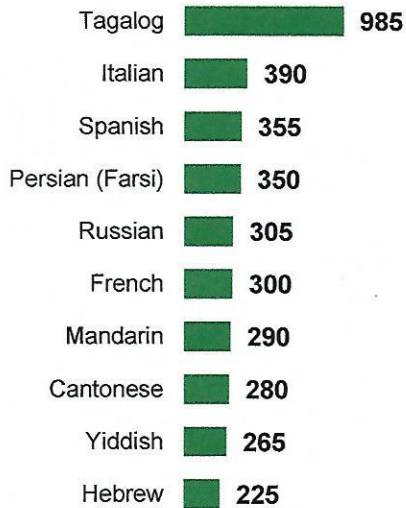

### 39. Bedford Park-Nortown

Mother Tongue (Single-Response)

City rate for non-official mother tongue: 46%

Home Language (Single-Response)

City rate for non-official home language: 29%

Top-10 Non-English Mother Tongue Languages